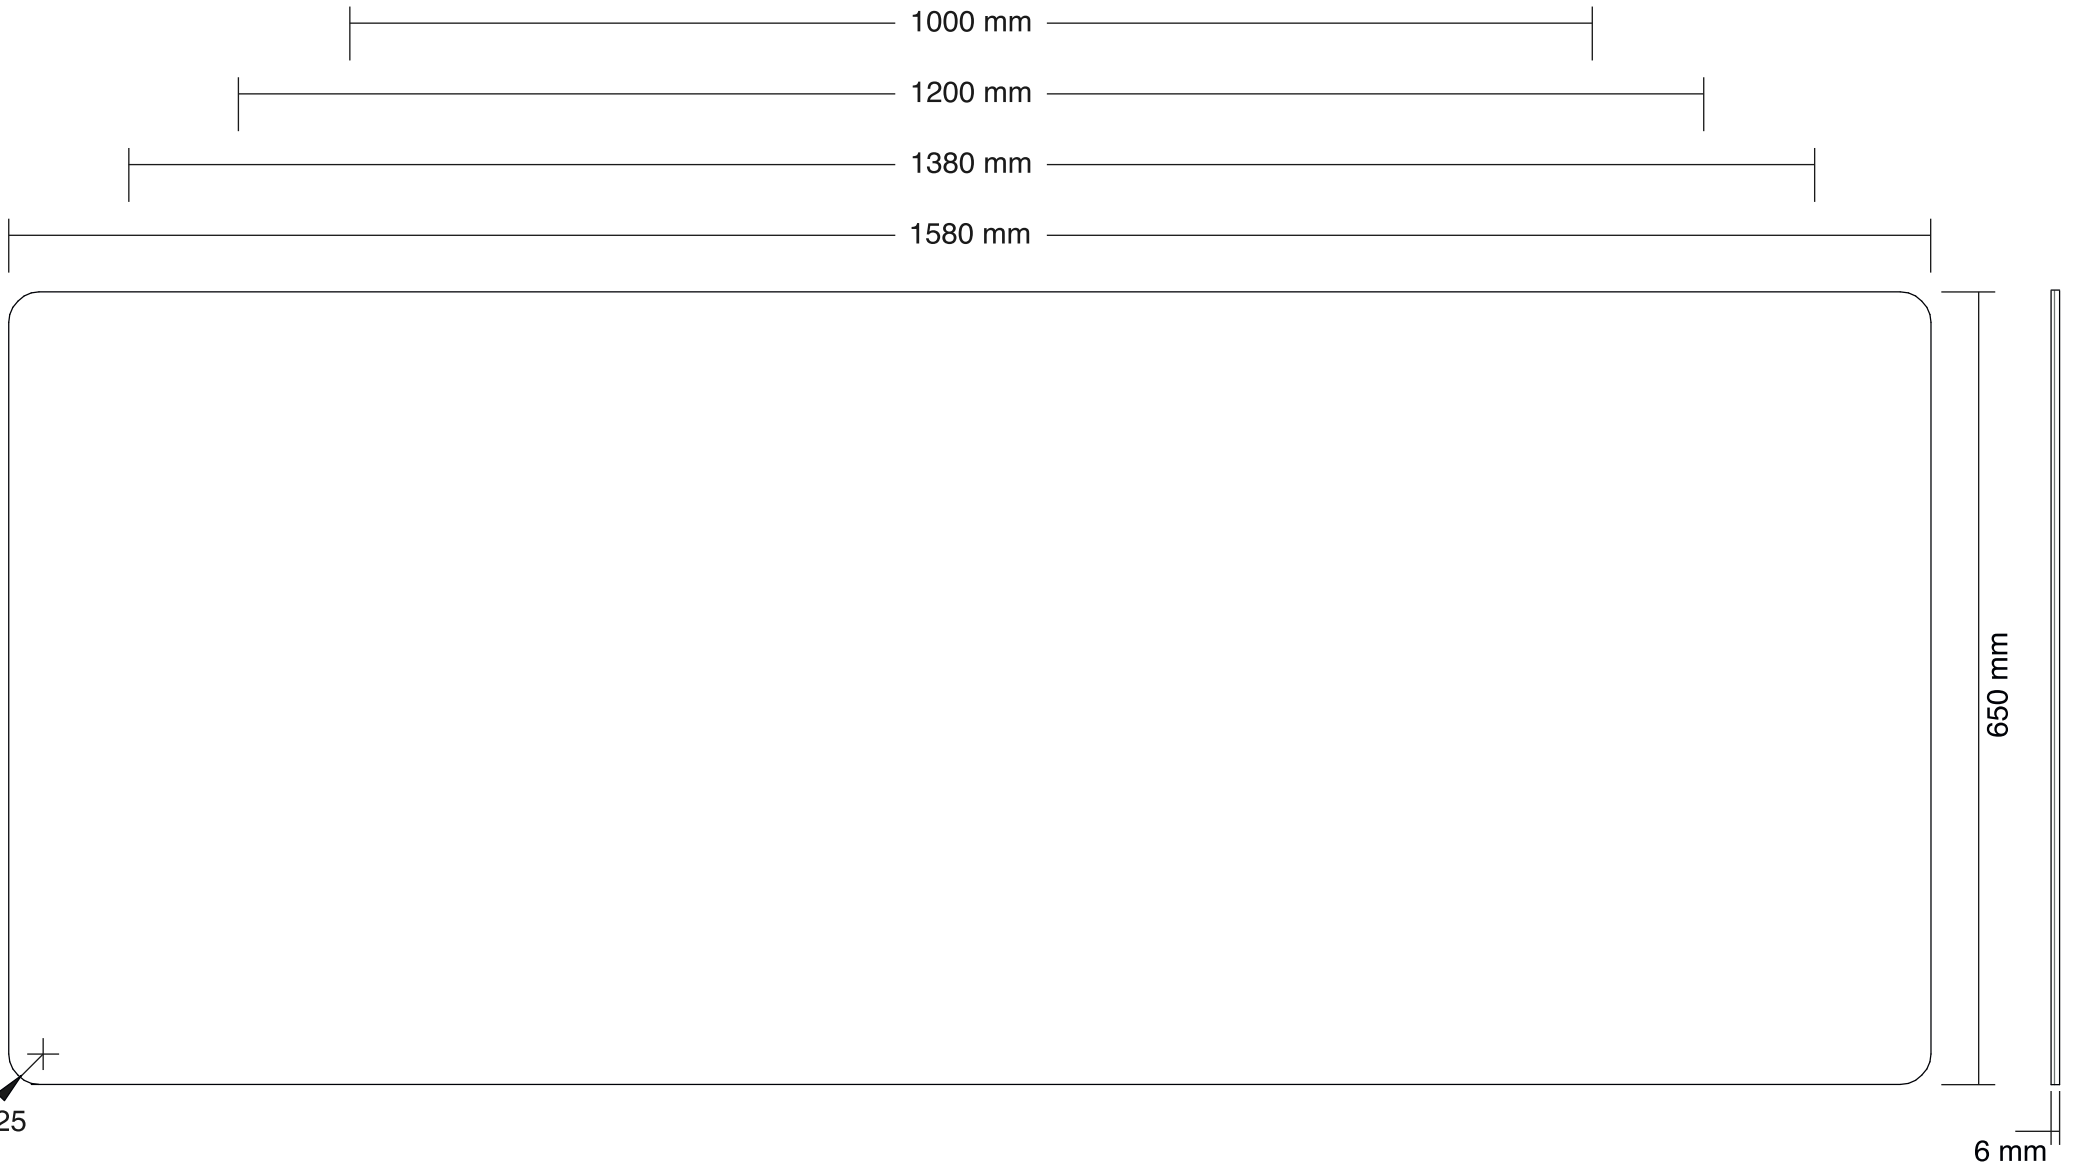

Measuring unit: mm

Neomounts

R=25